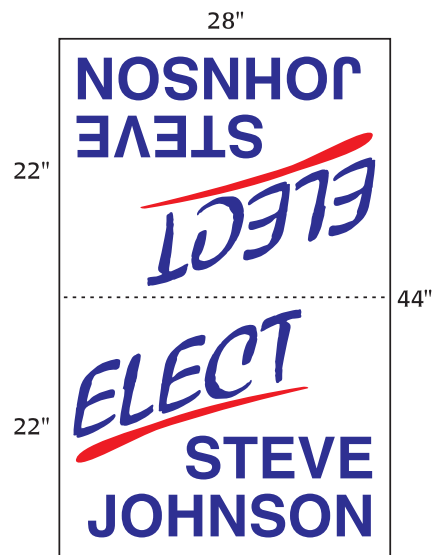

COROPLAST and 6-PLY 24-PT. POLYCOAT

Our most popular sign materials

Style #644-2

Style #622-4

Style #622-8

FOLD-OVER SIGNS

6-Ply 24-Pt. or 14-Ply 50-Pt. weatherproof Polycoat

Signs in this section are priced on page 11

Style #644-6

\$SALES TIP: These signs can be cut in half (instead of folded) to give you double the number of signs, or we can fold some and cut some to give you a combination of signs at a very reasonable price.

COROPLAST

Available in white and other stock colors. Any size available up to 48" x 96". Please let us know the flute direction if step stakes are to be used. Prices for signs in this section are on page 10.