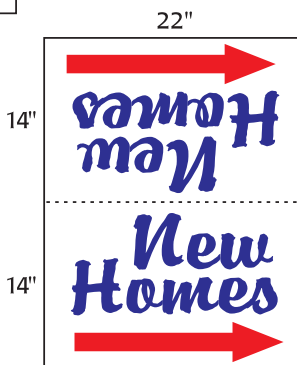

COROPLAST and 6-PLY 24-PT. POLYCOAT

Our most popular sign materials

Style #644-2

Style #622-4

Style #622-8

FOLD-OVER SIGNS

6-Ply 24-Pt. or 14-Ply 50-Pt. weatherproof Polycoat

Signs in this section are priced on page 11

Style #644-6

\$SALES TIP: These signs can be cut in half (instead of folded) to give you double the number of signs, or we can fold some and cut some to give you a combination of signs at a very reasonable price.

COROPLAST

Available in white and other stock colors. Any size available up to 48" x 96". Please let us know the flute direction if step stakes are to be used. Prices for signs in this section are on page 10.