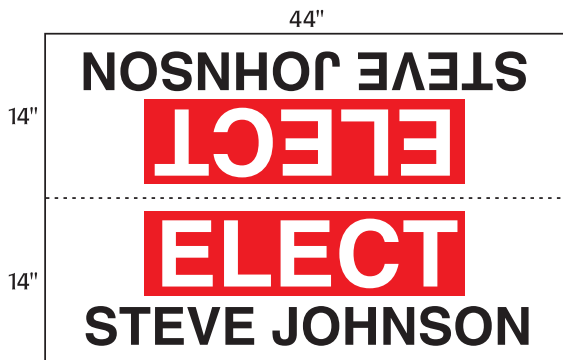

COROPLAST and 6-PLY 24-PT. POLYCOAT

Our most popular sign materials

Style #644-2

Style #622-4

Style #622-8

FOLD-OVER SIGNS

6-Ply 24-Pt. or 14-Ply 50-Pt. weatherproof Polycoat

Signs in this section are priced on page 11

Style #644-6

\$SALES TIP: These signs can be cut in half (instead of folded) to give you double the number of signs, or we can fold some and cut some to give you a combination of signs at a very reasonable price.

COROPLAST

Available in white and other stock colors. Any size available up to 48" x 96". Please let us know the flute direction if step stakes are to be used. Prices for signs in this section are on page 10.